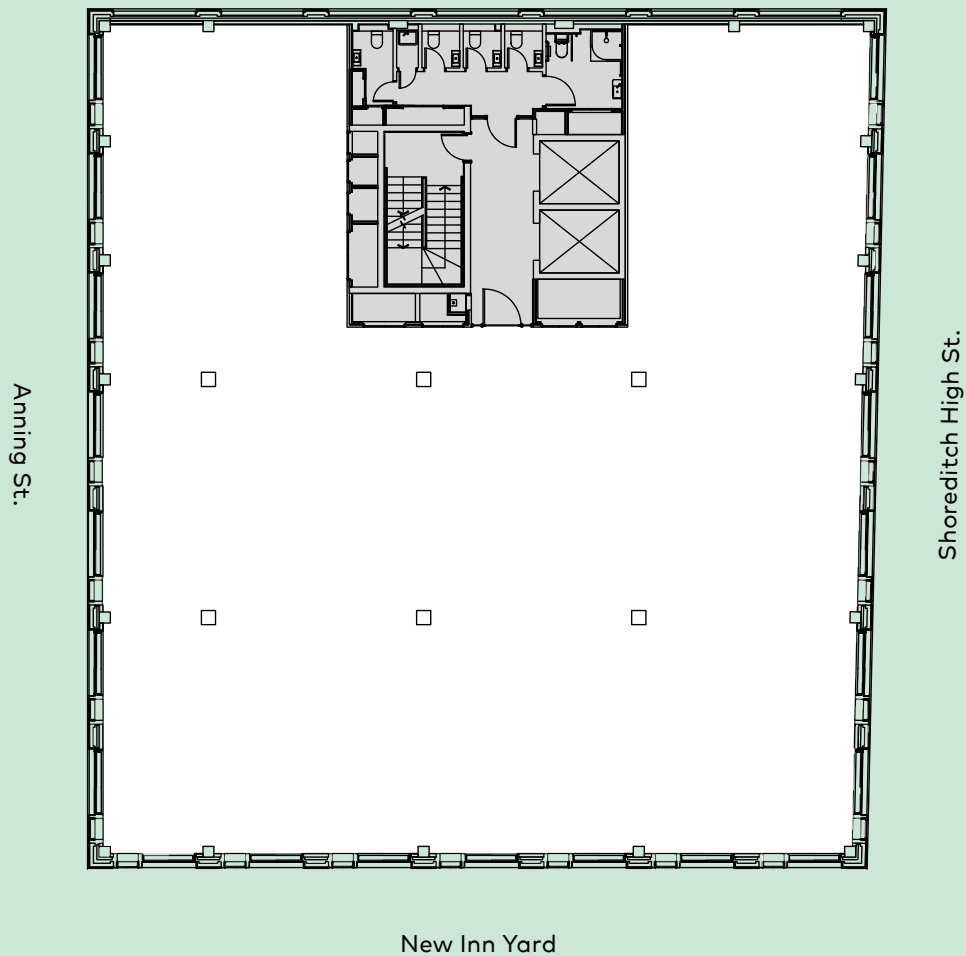

168 SHOREDITCH HIGH ST.

SHOREDITCH E1

GROUND FLOOR

4,671 Sq Ft / 434.0 Sq M

● Reception – 820 Sq Ft / 76.2 Sq M

North

For indicative purposes only, not to scale.

168 SHOREDITCH HIGH ST.

SHOREDITCH E1

TYPICAL UPPER FLOOR

5,874 Sq Ft / 545.7 Sq M

North

For indicative purposes only, not to scale.