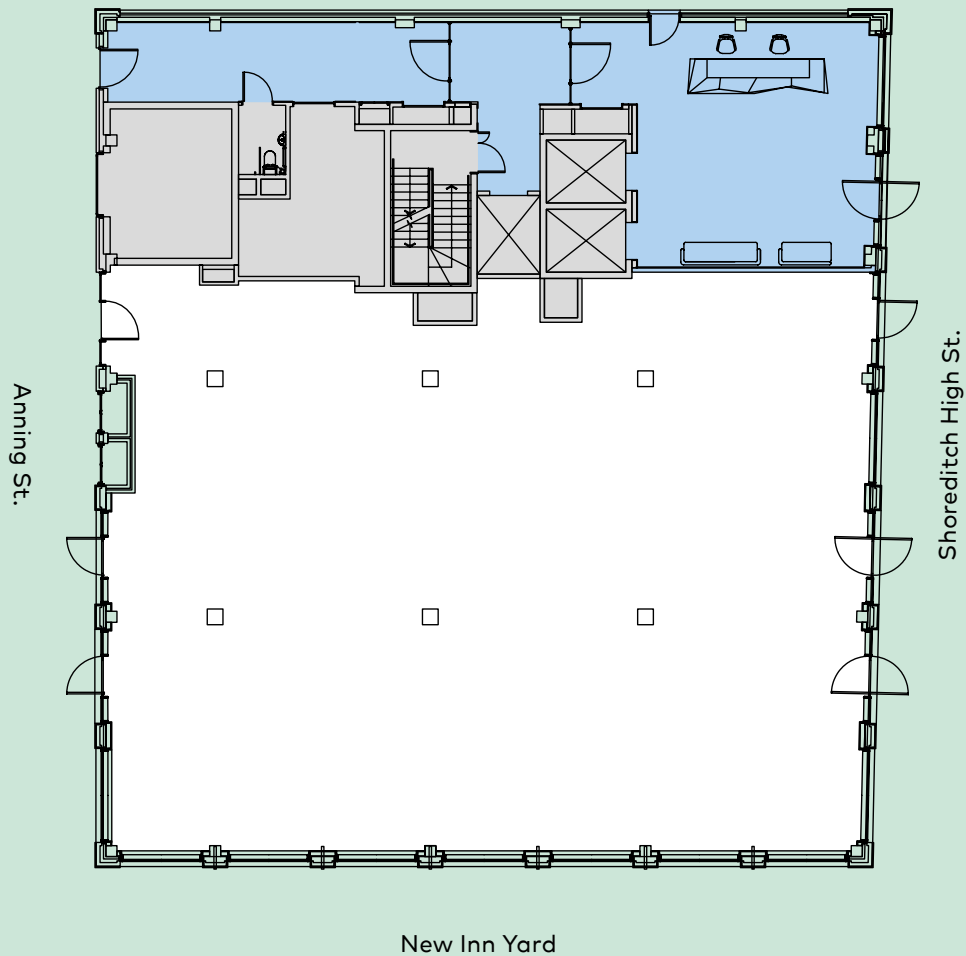

168 SHOREDITCH HIGH ST.

SHOREDITCH E1

GROUND FLOOR

4,671 Sq Ft / 434.0 Sq M

● Reception – 820 Sq Ft / 76.2 Sq M

North

For indicative purposes only, not to scale.

168 SHOREDITCH HIGH ST.

SHOREDITCH E1

TYPICAL UPPER FLOOR

5,874 Sq Ft / 545.7 Sq M

North

For indicative purposes only, not to scale.